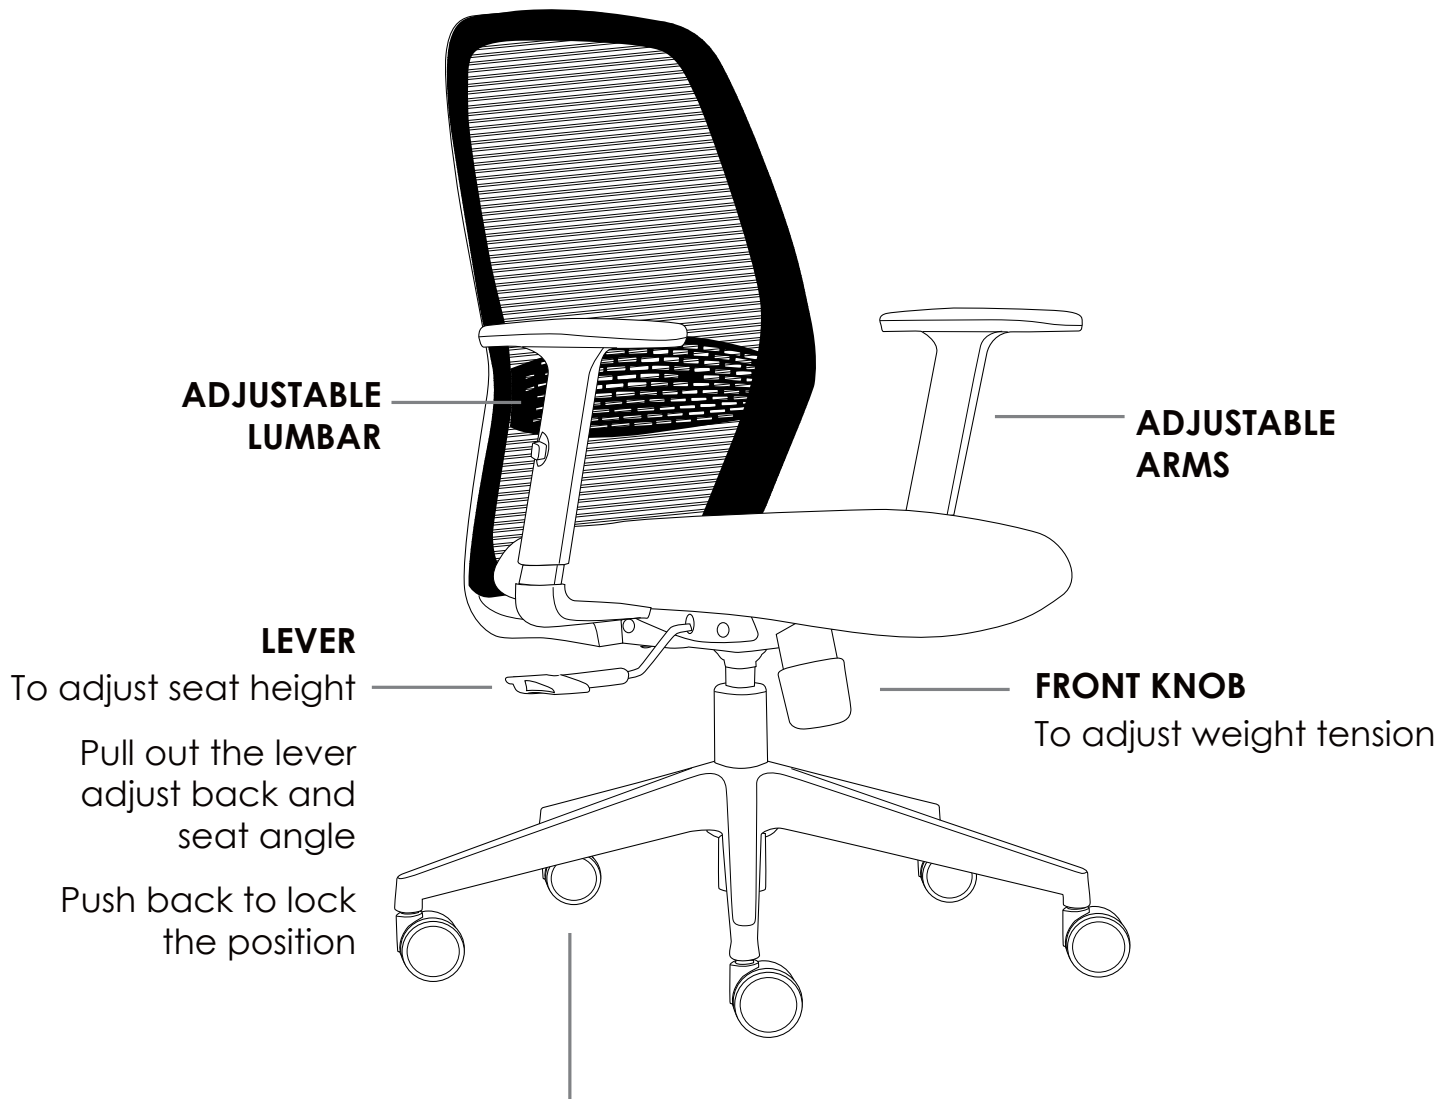

# SANTA

## » INSTRUCTIONS OF USE

**X** Do not use as a step ladder

**INDOOR USE ONLY**

### **680MM 5 STAR BASE WITH CASTORS**

Use soft tyred castors for tiles

Use hard tyred castors for carpet

- » Vacuum regular
- » Regularly adjust mechanism angle
- » Regularly adjust gas height
- » All warranty claims to be forwarded to place of purchase
- » Warranty covers components and workmanship only
- » Damage or wear and tear not covered by warranty
- » Misuse or abuse will not be covered under warranty