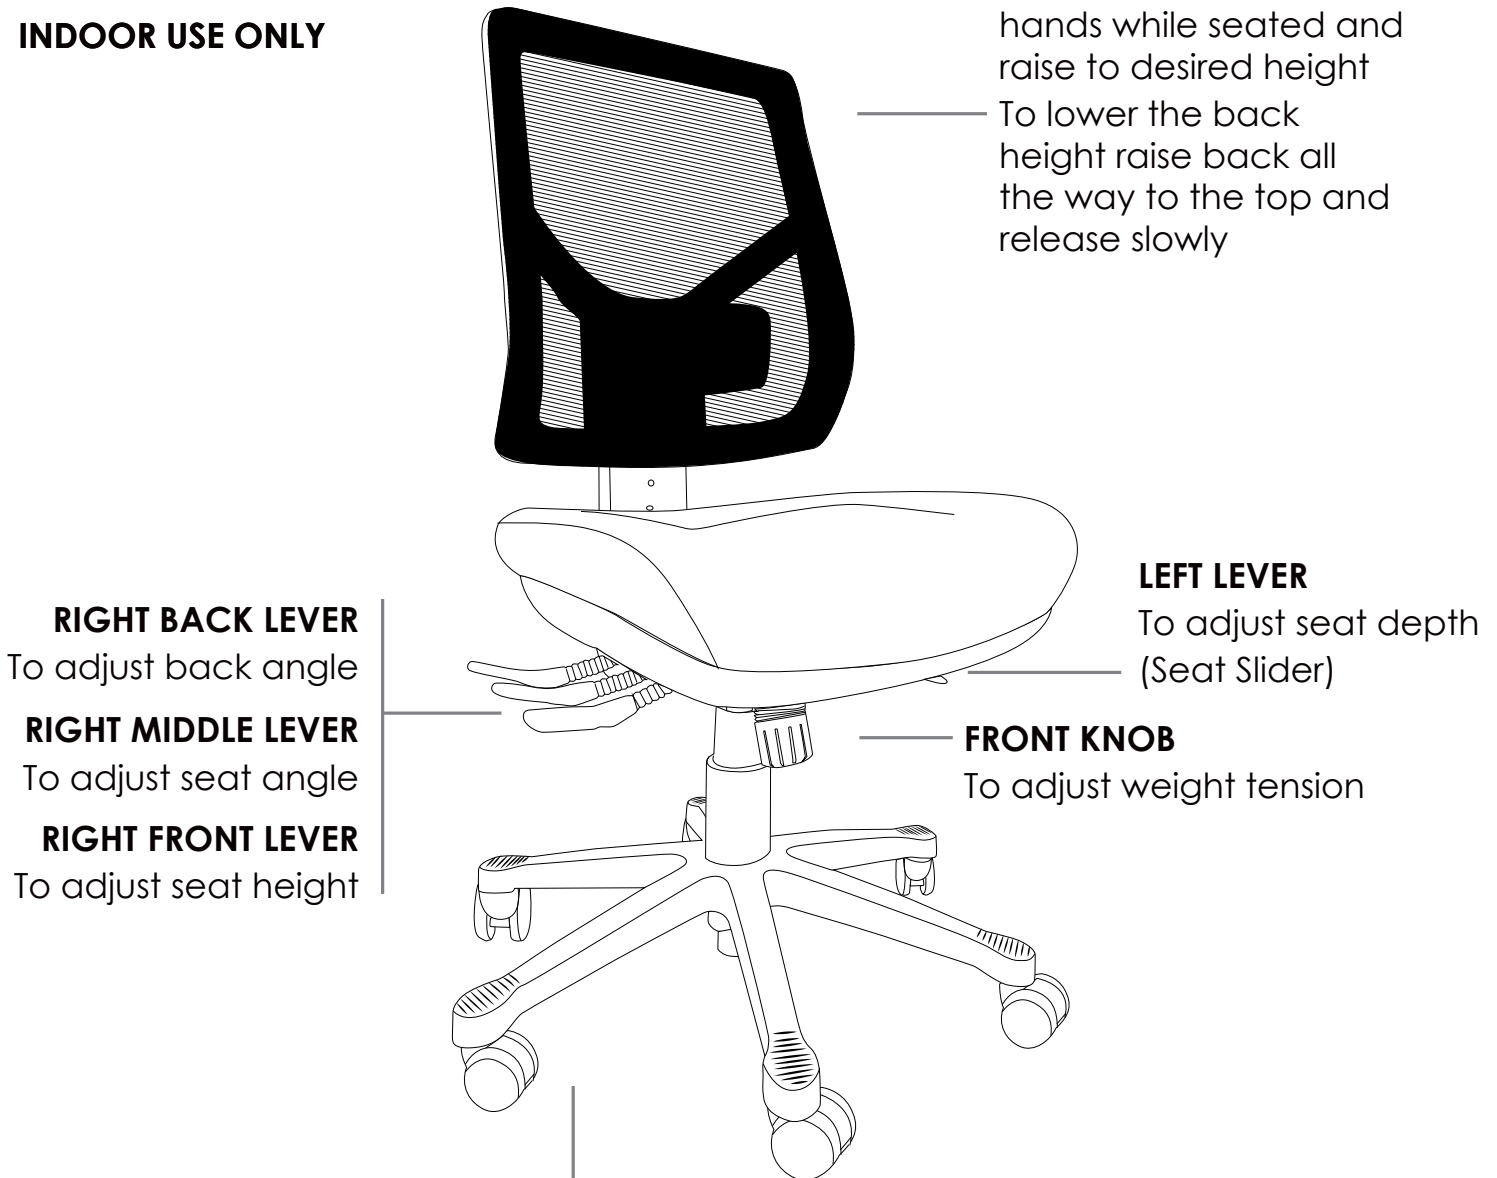

KENZO

» **INSTRUCTIONS OF USE**

✘ Do not use as a step ladder

INDOOR USE ONLY

BLACK NYLON 6 STAR BASE WITH CASTORS

Use soft tyred castors for tiles
Use hard tyred castors for carpet

- » Vacuum regular
- » Regularly adjust mechanism angle
- » Regularly adjust gas height
- » All warranty claims to be forwarded to place of purchase
- » Warranty covers components and workmanship only
- » Damage or wear and tear not covered by warranty
- » Misuse or abuse will not be covered under warranty