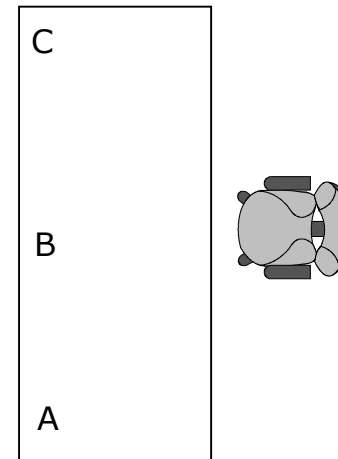

ACCORD Height Adjustable Desk Cable Entry Hole Locations

L-Shaped Desk

- A - Back Left Corner
- B - Back Left Centre
- C - Back Corner
- D - Back Right Centre
- E - Back Right Corner

Straight Desk

- A - Back Left Corner
- B - Back Centre
- C - Back Right Corner

All Cable Entry Holes (CEH) are positioned 100mm in from each edge - Side & / or Back

Unit 18, 82 Erindale Road
BALCATTA WA 6021

P: 08 9240 7066

sales@ergolink.com.au
www.ergolink.com.au