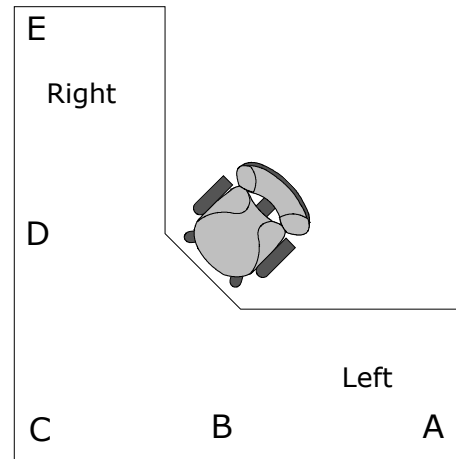

ACCORD Height Adjustable Desk Cable Entry Hole Locations

L-Shaped Desk

- A - Back Left Corner
- B - Back Left Centre
- C - Back Corner
- D - Back Right Centre
- E - Back Right Corner

Straight Desk

- A - Back Left Corner
- B - Back Centre
- C - Back Right Corner

All Cable Entry Holes (CEH) are positioned 100mm in from each edge - Side & / or Back

Unit 18, 82 Erindale Road
BALCATTA WA 6021

P: 08 9240 7066

sales@ergolink.com.au
www.ergolink.com.au