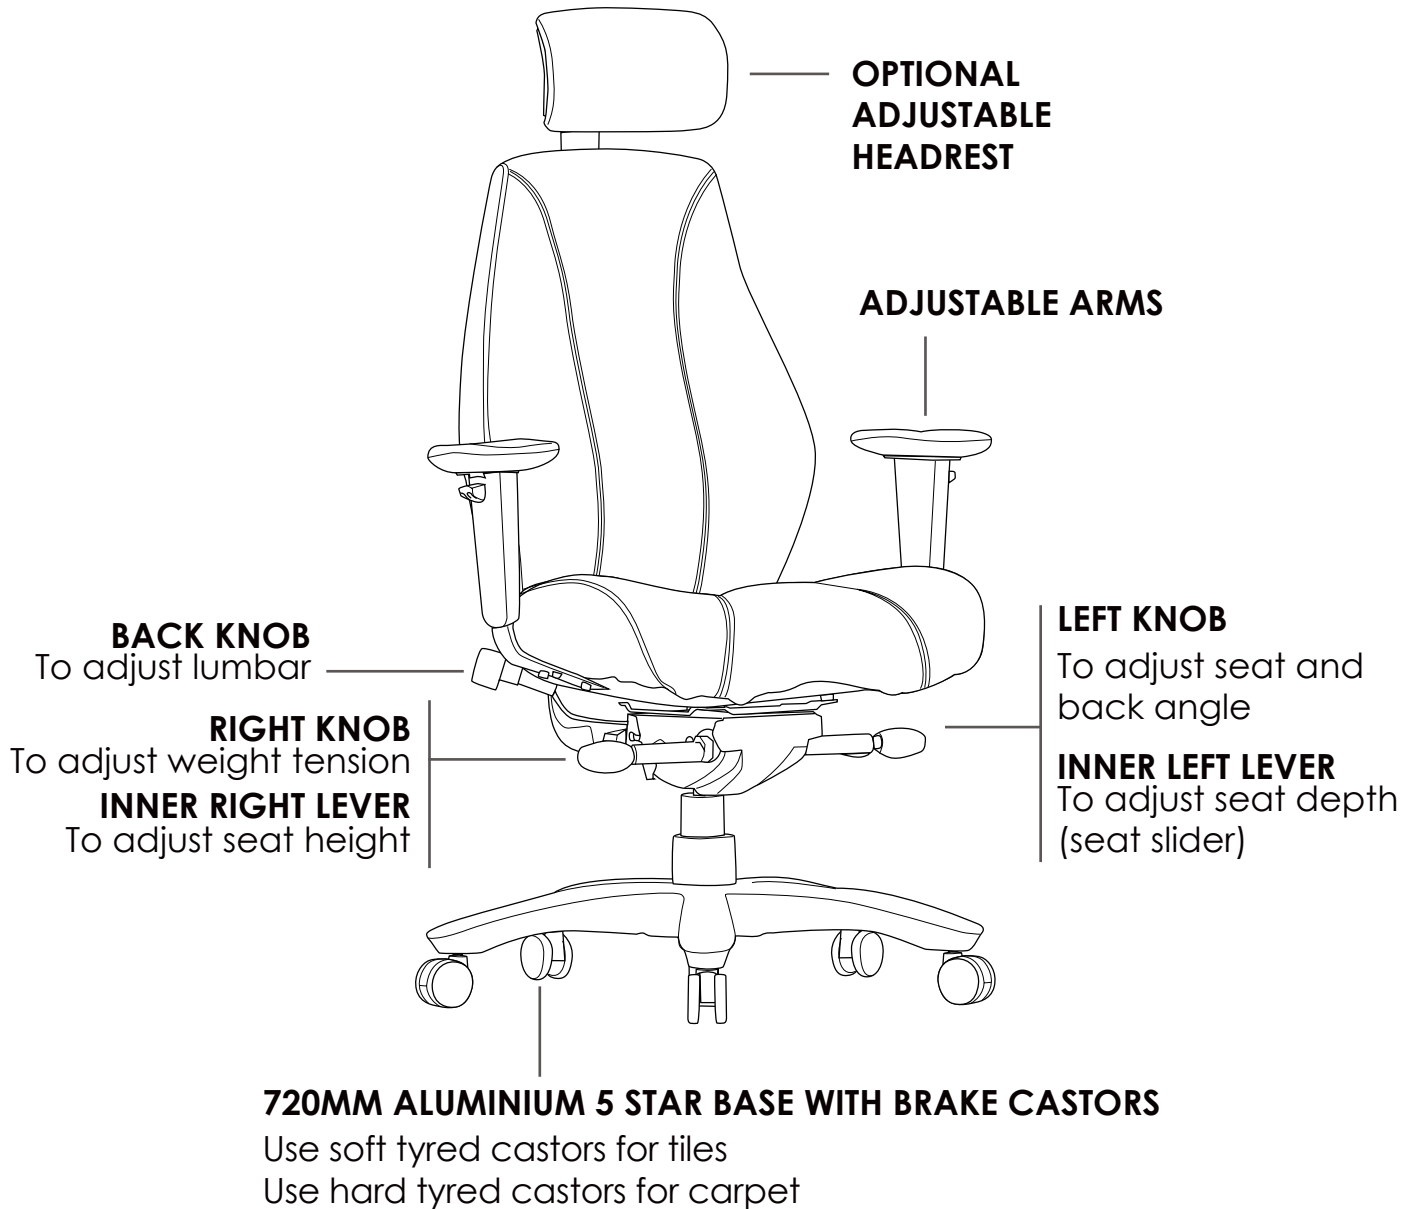

RAPTOR

» INSTRUCTIONS OF USE

✘ Do not use as a step ladder

INDOOR USE ONLY

- » Vacuum regular
- » Regularly adjust mechanism angle
- » Regularly adjust gas height
- » All warranty claims to be forwarded to place of purchase
- » Warranty covers components and workmanship only
- » Damage or wear and tear not covered by warranty
- » Misuse or abuse will not be covered under warranty