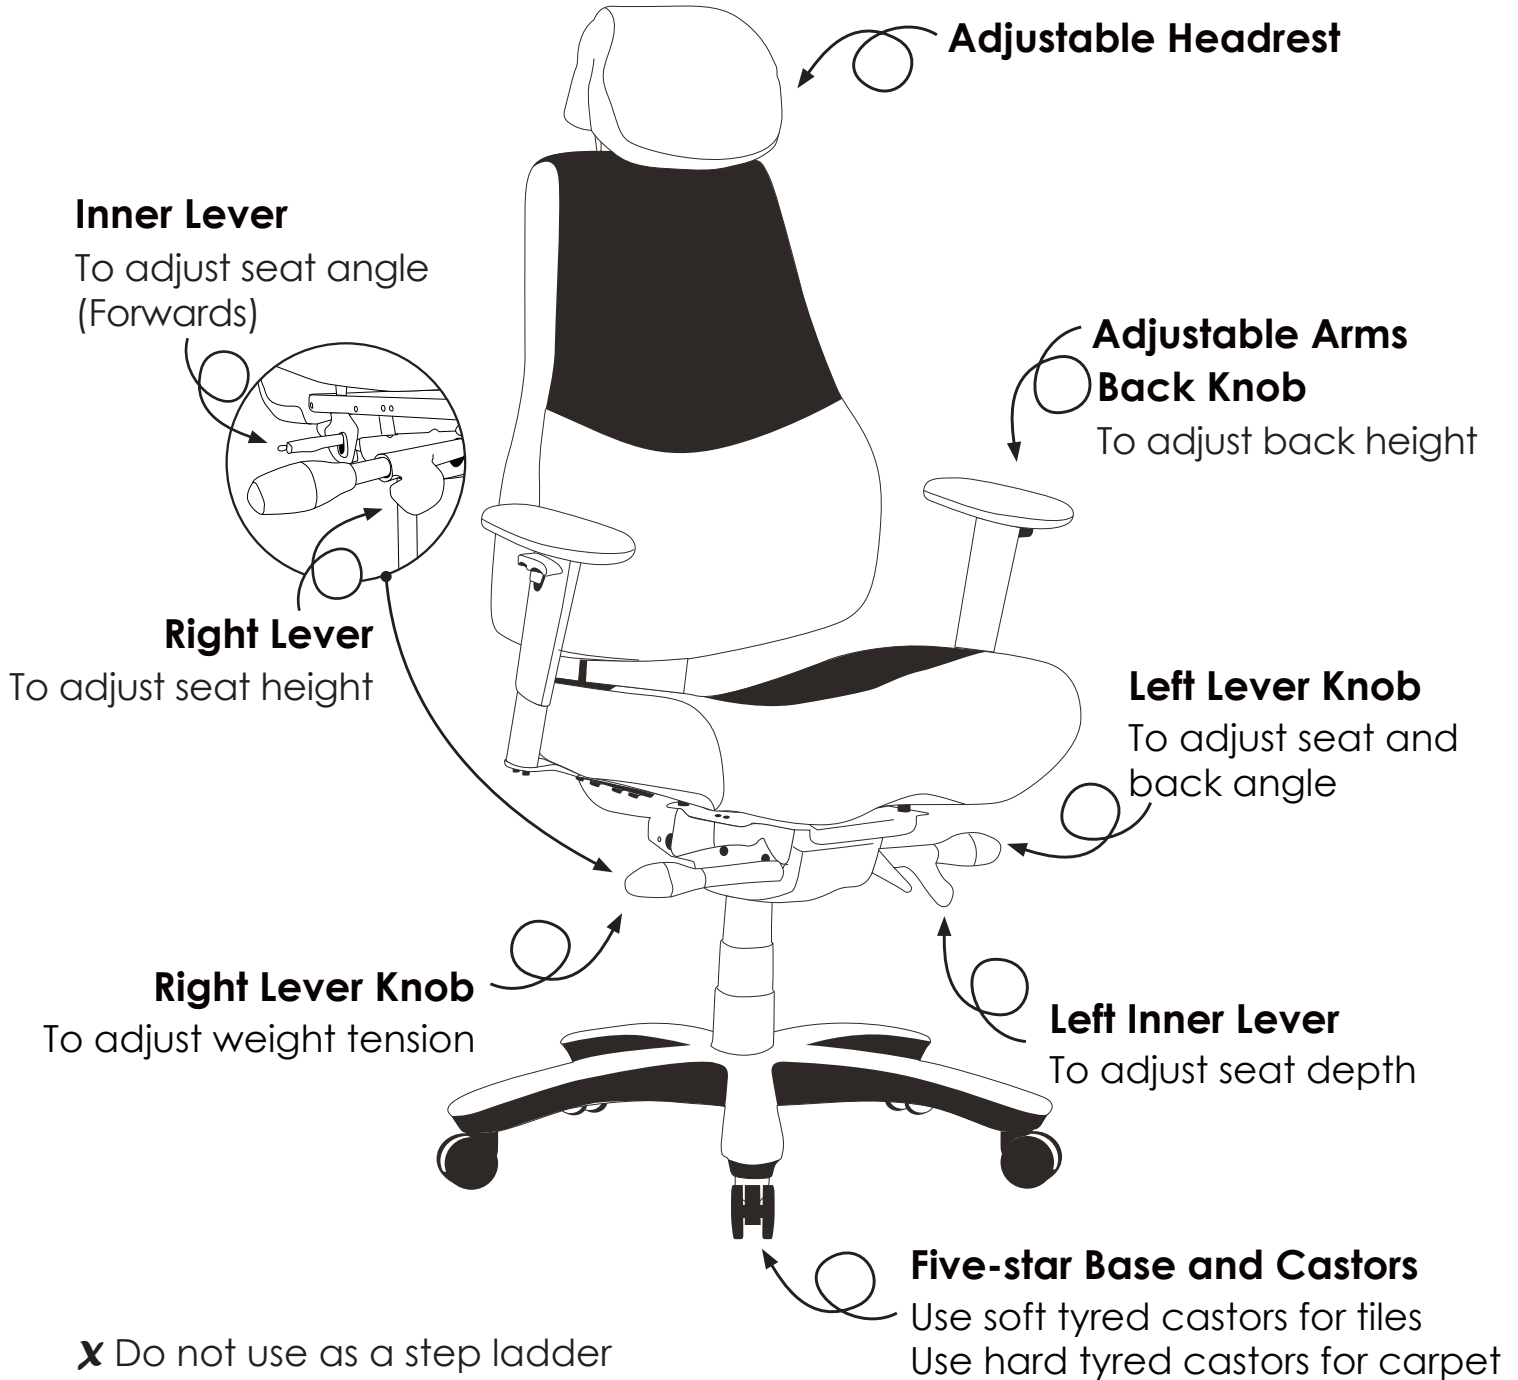

RANGER

» INSTRUCTIONS OF USE

AFRDI 142
Certification

X Do not use as a step ladder

- » Vacuum regular
- » Regularly adjust mechanism angle
- » Regularly adjust gas height
- » All warranty claims to be forwarded to place of purchase
- » Warranty covers components and workmanship only
- » Damage or wear and tear not covered by warranty
- » Misuse or abuse will not be covered under warranty