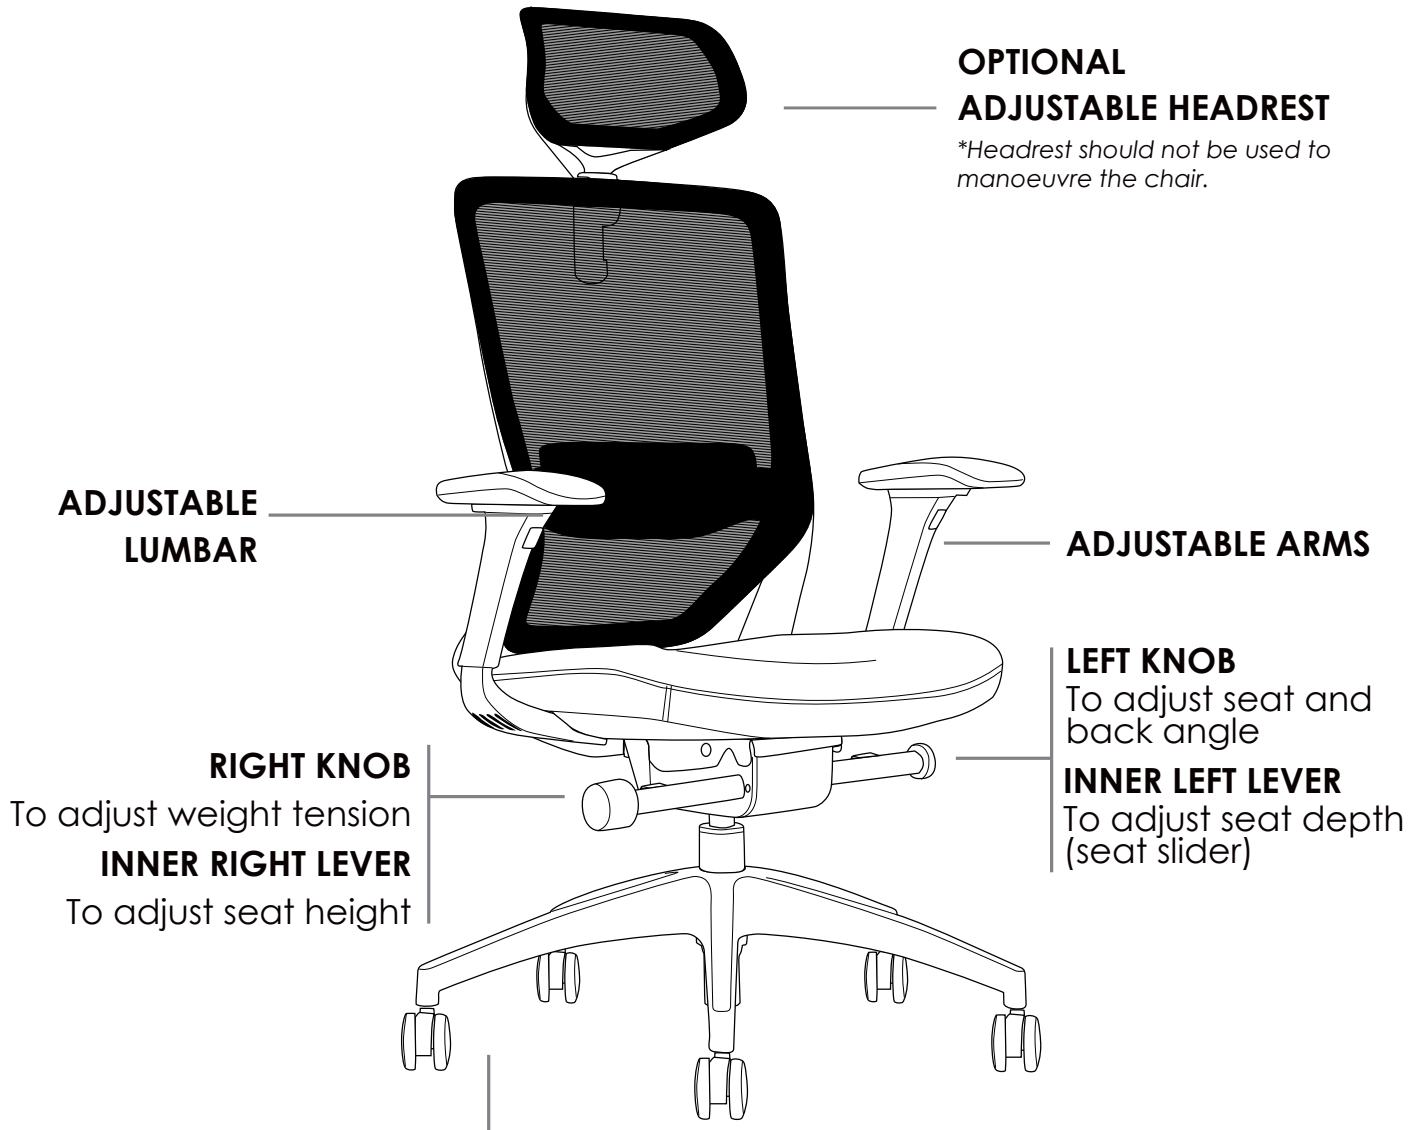

BAXTER

» INSTRUCTIONS OF USE

X Do not use as a step ladder

700MM ALUMINIUM 5 STAR BASE WITH CASTORS

Use soft tyred castors for tiles

Use hard tyred castors for carpet

- » Vacuum regular
- » Regularly adjust mechanism angle
- » Regularly adjust gas height
- » All warranty claims to be forwarded to place of purchase
- » Warranty covers components and workmanship only
- » Damage or wear and tear not covered by warranty
- » Misuse or abuse will not be covered under warranty