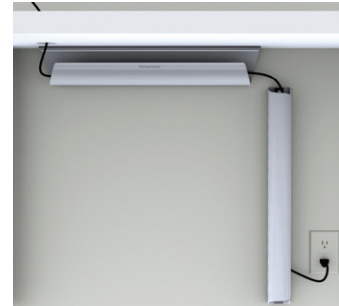

# NeatLinks

NeatLinks help reduce cable clutter on and under the desk. Each NeatLinks channel, which can house cables, power strips and ballasts, is designed for easy installation, in any direction, to almost any surface, with just two screws or double-sided tape.

## Features/Specifications

- Effectively manages cables and wires to improve access and reduce clutter and associated hazards
- Easy installation with two screws or double-sided tape
- Tape can support 3.6kg (8 lbs.) of equipment
- Finger-friendly edge facilitates routing or other access
- Sleek, unobtrusive design
- Textured surface hides fingerprints
- Size options:
  - Diameter: 66mm (2.6") or 91mm (3.6")
  - Length : 430mm (17") or 610mm (24")
- Colour options:
  - Black
  - Grey
- Fire-retardant additive reduces risk of fire