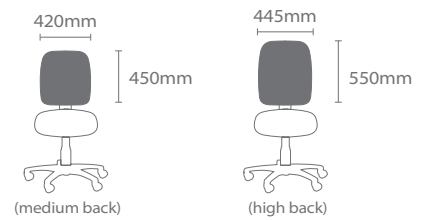

seat sizes

dual density

x-cel comfort

petite

tri-tek

standard deluxe

back sizes

inca

scope

boxta

evoke

slimline

seat height ranges