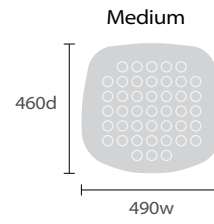

seat sizes

dual density

x-cel comfort

petite

tri-tek

standard deluxe

back sizes

inca

scope

boxta

evoke

slimline

seat height ranges