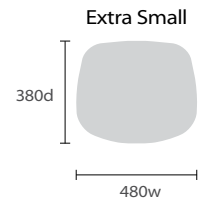

seat sizes

dual density

x-cel comfort

petite

tri-tek

standard deluxe

back sizes

inca

scope

boxta

evoke

slimline

seat height ranges