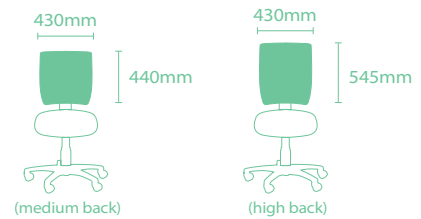

seat sizes

dual density

x-cel comfort

petite

tri-tek

standard deluxe

back sizes

inca

scope

boxta

evoke

slimline

seat height ranges