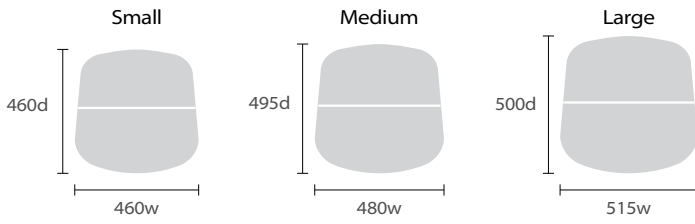

seat sizes

dual density

x-cel comfort

petite

tri-tek

standard deluxe

back sizes

inca

scope

boxta

evoke

slimline

seat height ranges