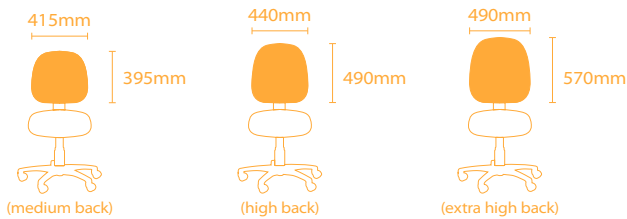

seat sizes

dual density

x-cel comfort

petite

tri-tek

standard deluxe

back sizes

inca

scope

boxta

evoke

slimline

seat height ranges