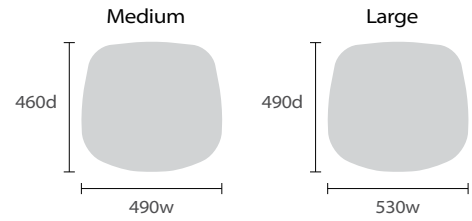

seat sizes

dual density

x-cel comfort

petite

tri-tek

standard deluxe

back sizes

inca

scope

boxta

evoke

slimline

seat height ranges