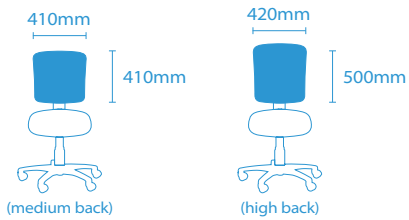

seat sizes

dual density

x-cel comfort

petite

tri-tek

standard deluxe

back sizes

inca

scope

boxta

evoke

slimline

seat height ranges