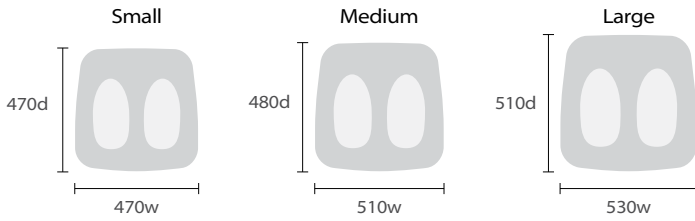

seat sizes

dual density

x-cel comfort

petite

tri-tek

standard deluxe

back sizes

inca

scope

boxta

evoke

slimline

seat height ranges