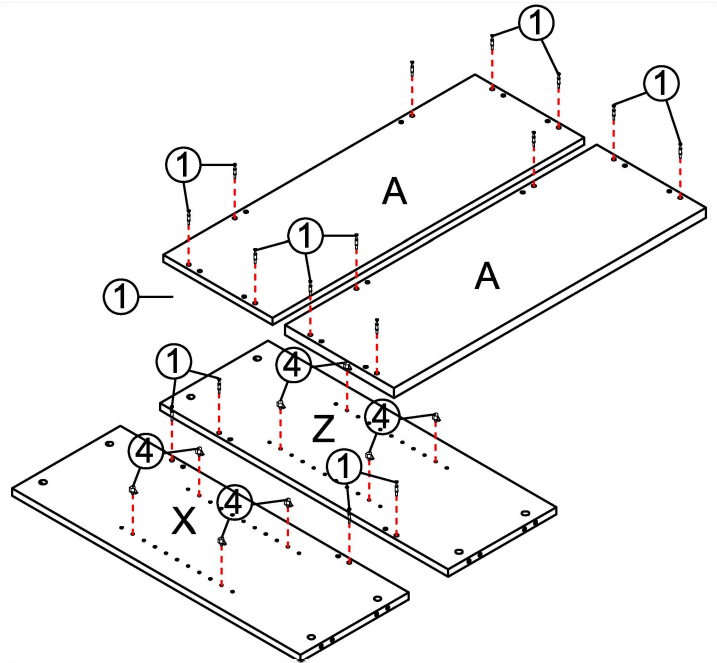

## CBC9

**rapidline**  
FURNITURE FOR TODAY

pin	6x35		1	16PCS
CAM			2	16PCS
Cam Cover			3	16PCS
Cam Nut			4	8PCS
CASTER	25Hx Ø 62		5	4PCS
Screw	4x30		6	4PCS