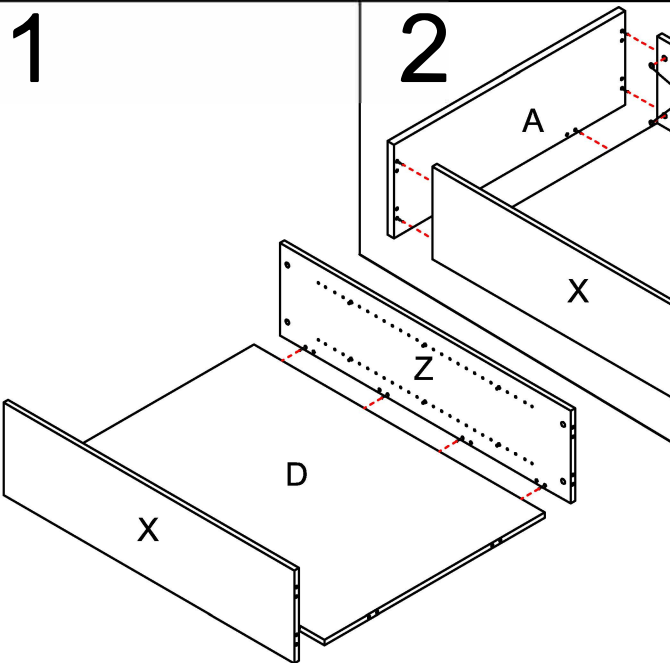

pin	6x35		1	20PCS
CAM			2	20PCS
Cam Cover			3	20PCS
Bolt Minifix			4	12PCS
CUSHIOA	25Hx φ 52		5	4PCS
Screw	4x30		6	4PCS