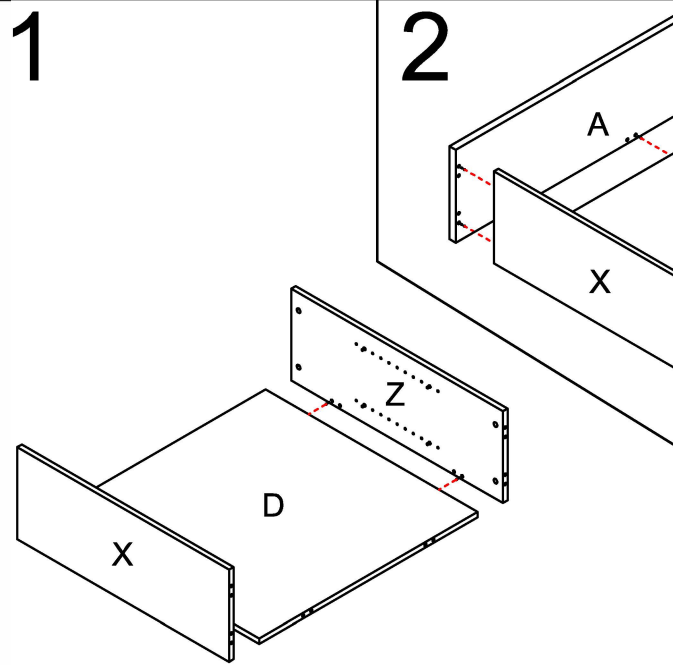

## CBC9

**rapidline**  
FURNITURE FOR TODAY

pin	6x35		1	16PCS
CAM			2	16PCS
Cam Cover			3	16PCS
Cam Nut			4	8PCS
CASTER	25Hx Ø 62		5	4PCS
Screw	4x30		6	4PCS