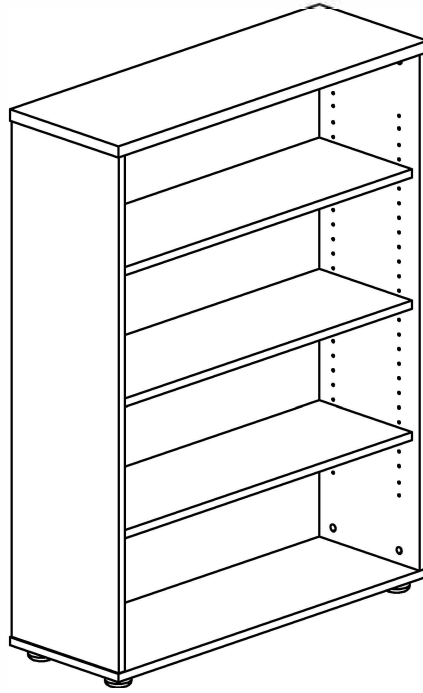

ASSEMBLY INSTRUCTIONS

CBC12

rapidline
FURNITURE FOR TODAY