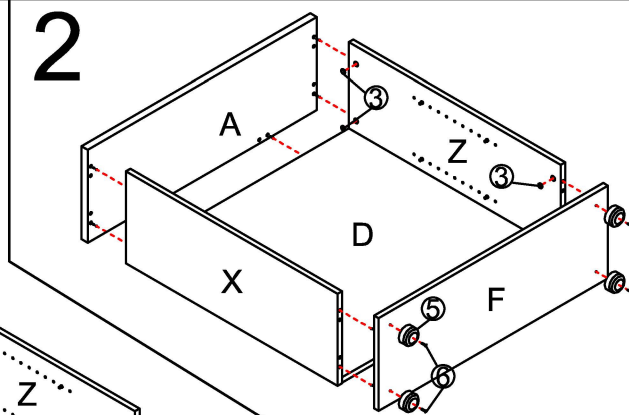

## CBC9

**rapidline**  
FURNITURE FOR TODAY

pin	6x35		1	16PCS
CAM			2	16PCS
Cam Cover			3	16PCS
Cam Nut			4	8PCS
CASTER	25Hx Ø 62		5	4PCS
Screw	4x30		6	4PCS