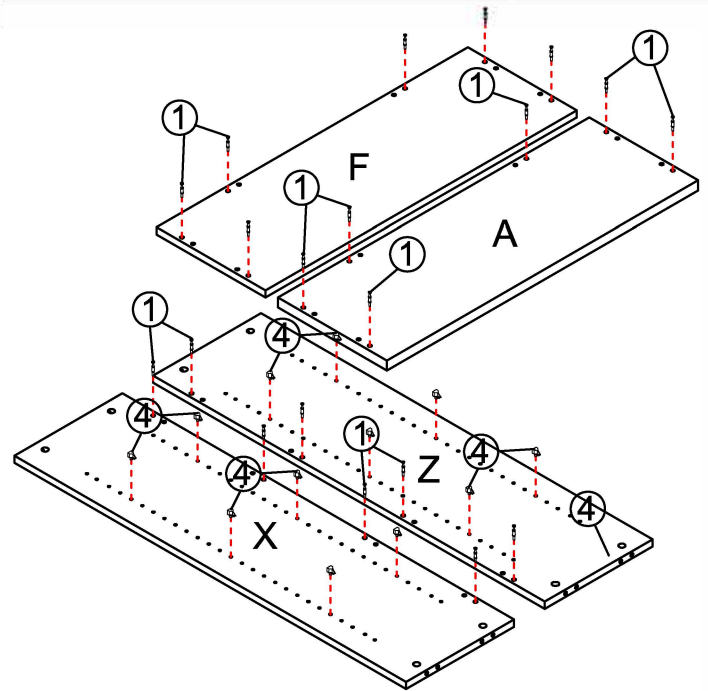

pin	6x35		1	20PCS
CAM			2	20PCS
Cam Cover			3	20PCS
Bolt Minifix			4	12PCS
CUSHIOA	25Hx φ 52		5	4PCS
Screw	4x30		6	4PCS