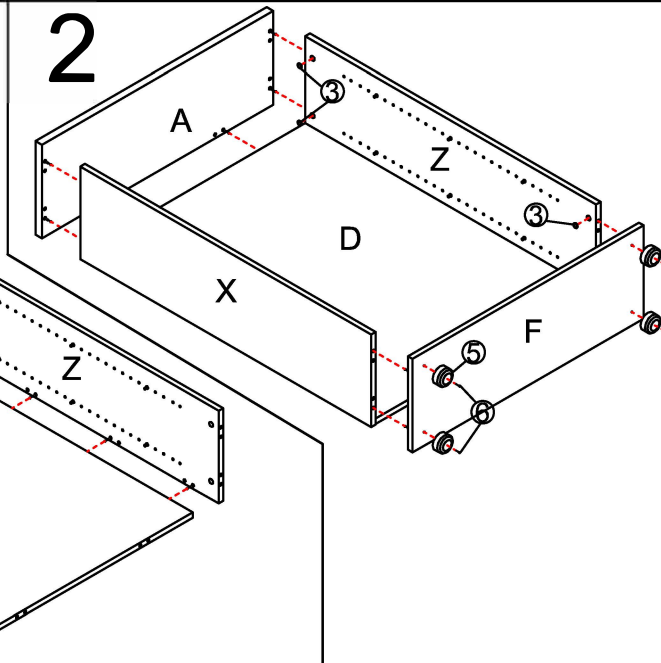

pin	6x35		1	20PCS
CAM			2	20PCS
Cam Cover			3	20PCS
Bolt Minifix			4	12PCS
CUSHIOA	25Hx φ 52		5	4PCS
Screw	4x30		6	4PCS