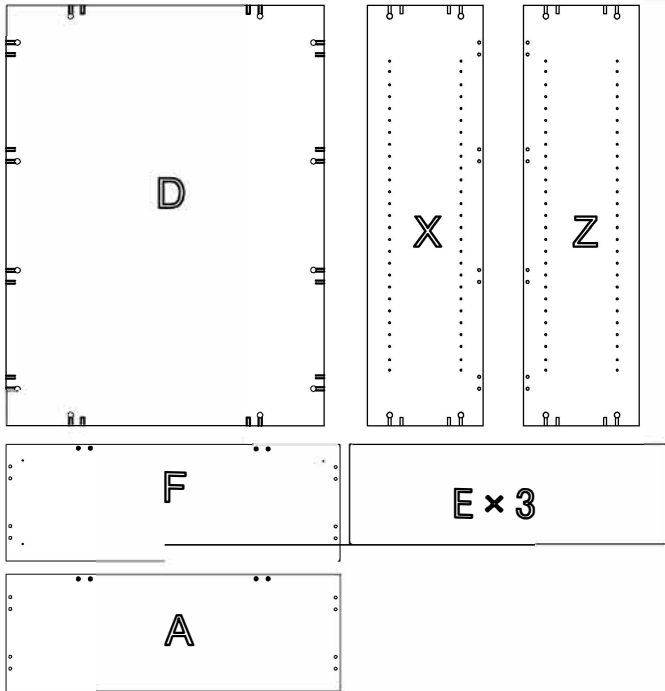

pin	6x35		1	20PCS
CAM			2	20PCS
Cam Cover			3	20PCS
Bolt Minifix			4	12PCS
CUSHIOA	25Hx φ 52		5	4PCS
Screw	4x30		6	4PCS