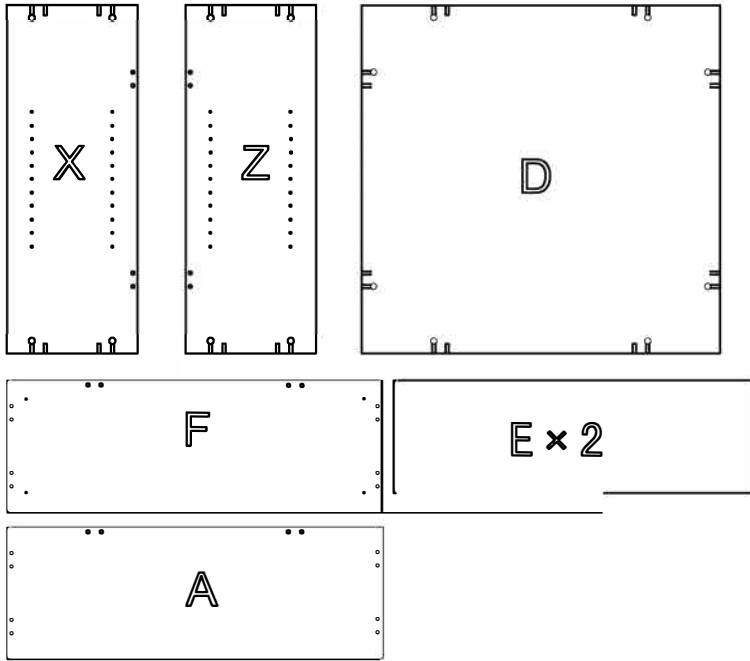

pin	6x35		1	16PCS
CAM			2	16PCS
Cam Cover			3	16PCS
Cam Nut			4	8PCS
CASTER	25Hx Ø 62		5	4PCS
Screw	4x30		6	4PCS