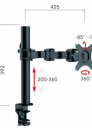

Revolve Single Monitor Arm

Liberate your work top space and improve posture with a Revolve pole mounted single monitor arm.

With 360 degree horizontal adjustment and cable management within the pole, and backed by a 3 year warranty.

Finishes:

Product Features

- Suits 17" – 30" Monitors
- 200 – 340mm Height Range
- 392mm Centre Pole Height
- 435mm Arm Reach
- 85 > 15 Degree Vertical Tilt
- 360 Degree Horizontal Adjustment
- 10kg Weight Rating per Arm
- Cable Management within Pole

Specifications

SKU	Height Range	Overall Height	Arm Reach
RMA1	200 - 340mm	392mm	435mm

Box Dimensions

Box Number	Width	Depth	Height	CBM	Weight
1	430mm	130mm	180mm	0.01	3.3kg

Accreditations