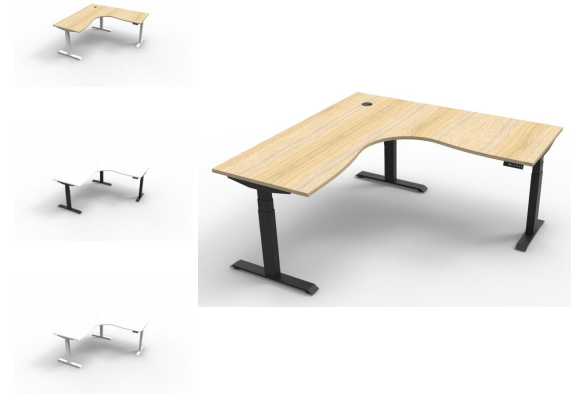

BOOST+ Corner Workstation

Boost Plus has a full range of configurations, from a Single, corner workstation or desk and return to Back to Back workstations with screen division.

The range meets Australian standards for height range, has an LED digital controller, anti collision and anti tilt as standard and a 140kg plus weight rating.

With low noise emission and easy assembly Boost Plus meets all Height Adjustable workstation requirements.

The optional integrated cable tray and snake add ons make managing wiring simple.

Finishes:

Product Features

- Dual motor – 3 stage motorised legs
- 140kg weight loading capacity
- Smooth & quiet adjustment at 38mm per second
- Digital Control Panel With 3 Pre-Set Positions, LED Display Panel, Keypad Safety Lock & Reminder Alarm Setting
- Anti-collision and anti-tilt safety features
- Optional Portable Battery Packs allows desk mobility free from GPOs
- Height range of 620mm – 1270mm H
- 750mm depth top with 80mm cable entry hole in corner
- Available in 1500 x 1500mm, 1800 x 1500mm or 1800 x 1800mm wide
- Additional Add ons available – Cable Snake, Cable Tray Bridge, Battery Pack or Bluetooth control box. See mini catalogue for more info
- Min – Max height limit override feature