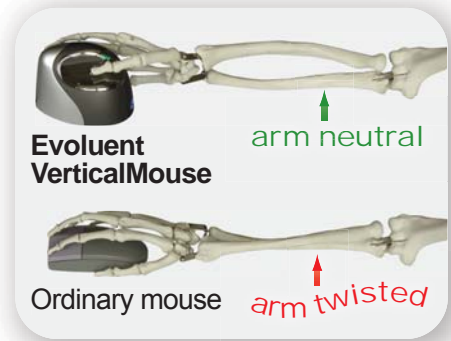

# Evoluent<sup>®</sup> VerticalMouse<sup>™</sup> C series

The patented ergonomic shape supports your hand in an upright neutral posture that eliminates forearm twisting. Many users said the Evoluent VerticalMouse provides superior comfort and even relieved their wrist pain.