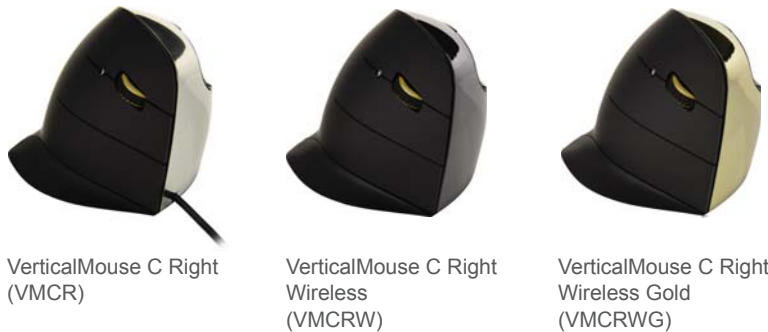

# Evoluent<sup>®</sup> VerticalMouse<sup>™</sup> C series

The patented ergonomic shape supports your hand in an upright neutral posture that eliminates forearm twisting. Many users said the Evoluent VerticalMouse provides superior comfort and even relieved their wrist pain.

VerticalMouse C Right (VMCR)

VerticalMouse C Right Wireless (VMCRW)

VerticalMouse C Right Wireless Gold (VMCRWG)