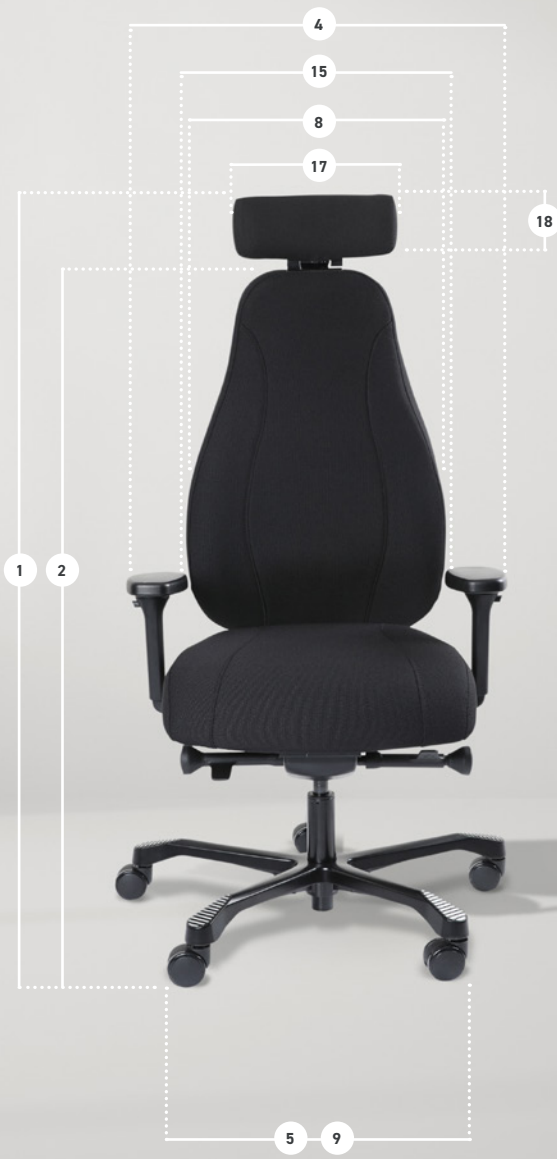

Gabriel FIGHTER™ fabric,
colour Black 60999

Neo Black leather
Full leather upholstery

TEN YEAR WARRANTY*

160KG GUARANTEE*

* See web site for full warranty and guarantee details