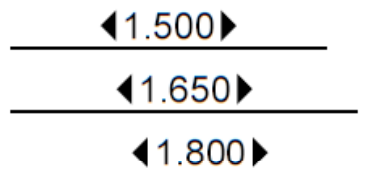

HEIGHT ADJUSTABLE DESKS

Standard sizes, shapes, options and finishes

Options:

- Cable Entry Cap
- Cable Management Tray
- CPU Holder

Height Range including 25mm top:

- 610 - 1270 mm (LINAK)
- 655 - 1255mm (BUDGET)

Finishes:

- Seal Grey Melamine 25mm
- Golden Beech Melamine 25mm