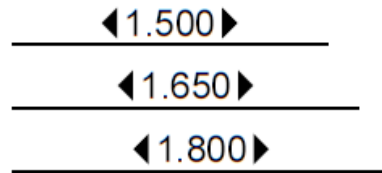

HEIGHT ADJUSTABLE DESKS

Standard sizes, shapes, options and finishes

Options:

- Cable Entry Cap
- Cable Management Tray
- CPU Holder

Height Range including 25mm top:

- 610 - 1270 mm (LINAK)
- 655 - 1255mm (BUDGET)

Finishes:

- Seal Grey Melamine 25mm
- Golden Beech Melamine 25mm