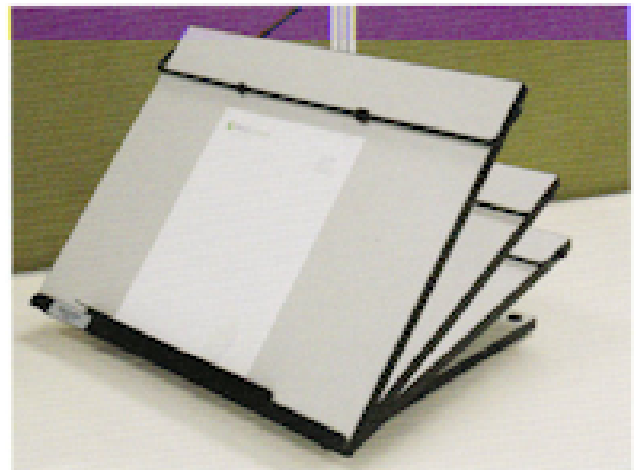

ERGO-TILT

Portable Desk Top

The ERGO-TILT Portable Desk Top is functional and practical; ideal for office, home or student situation.

- Clerical • Report Writing • Drafting • Note Taking
- Reading • Invalid or Artists use - and it's built to last!

Superb function features include:

- Prevents neck and shoulder strain
- Encourages good posture
- Improves efficiency and posture
- Ideal desk companion

Unique design:

- Ergonomic, patented design with sturdy construction
- Comfortably portable
- Wide angle variance of 2° - 39° via simply adjusted mechanism
- Non-slip stable base
- Multiple arm positions
- Removable ledge
- Heavy weight tolerance

Illustration shows ease of change in angle from 2° - 39°

ergolink