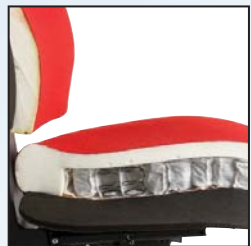

DUAL DENSITY posture support

DUAL DENSITY Gregory's famous seat technology

posture support

Why it works:

- The pelvis gently 'sinks' into the seat and is supported in the softer section at the back of the chair.
- The firmer foam at the front prevents the pelvis from sliding forward.
- The spine is maintained in the healthy, upright 'S' curve of good posture.
- A shaped 'waterfall' front edge Improves circulation behind the thighs.
- The original award winning design.

X-Cel Comfort

A unique seating experience which allows consistent weight distribution

Why it works:

- Evens out weight distribution through the individually placed pocket springs, thereby maintaining correct seating posture.
- Reduces seat temperature with a well circulated air flow under the seat.
- Designed by world renowned innerspring manufacturer (as used in mattresses).

Standard Deluxe

Great entry level seat technology

Why it works:

- Back of the seat is contoured so you sit into the seat.
- Pomel at the front to direct the legs in the correct position.
- Waterfall at the front of the seat to reduce pressure under the thighs.
- Anti-bacterial moulded foam