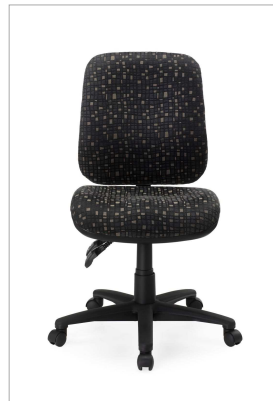

Bodyline

The Australian made Bodyline Task chair is designed to face the rigorous demands of today's office environment.

With heavy duty seat, gas and base components, the Bodyline is Certified at AFRDI Rating 6 (Heavy Commercial)

Environmentally savvy, this chair has full GECA Certification - utilising water-based glue in its manufacture and featuring water-based ply, recyclable plastic and optional alloy components.